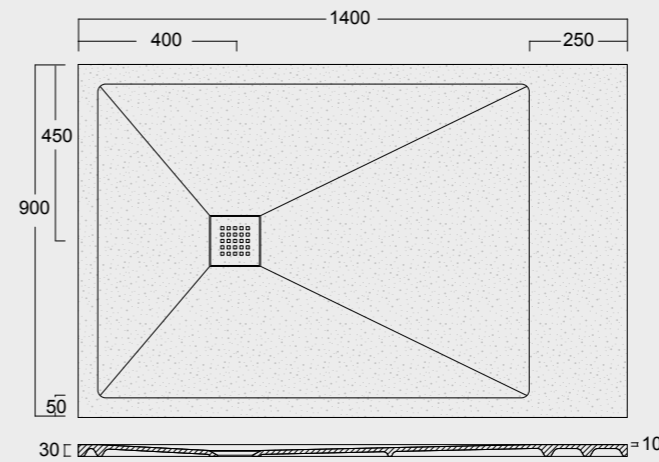

Cod. MPD9001400S01
Piatto doccia Endless Solytex® 90x140
con cover in acciaio inox 304,
piletta non inclusa
Endless Shower tray Solytex® 90x140
with 304 stainless steel cover,
drain not included