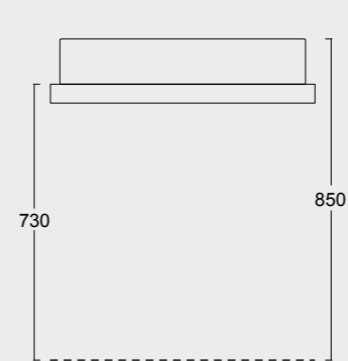

Cod. 31260101S

Lavabo Hide 120x45 sospeso
Hide washbasin 120x45 wall hung

Cod. PA50H

Portasalviette
Towel holder

Colore caffè matt
Coffee matt color

Cod. 31110101

Lavabo Hide 65x40
Hide washbasin 65x40

Colore grigio matt
Grey matt color