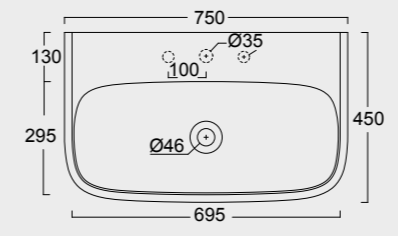

Cod. 33170101

Lavabo Nur 75x45
Nur washbasin 75x45