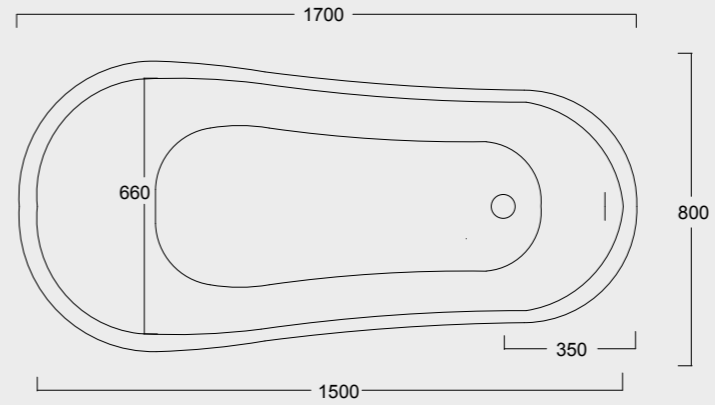

Cod. VABO

Vasca Boheme in acrilico 170x80
Acrylic Boheme bathube 170x80