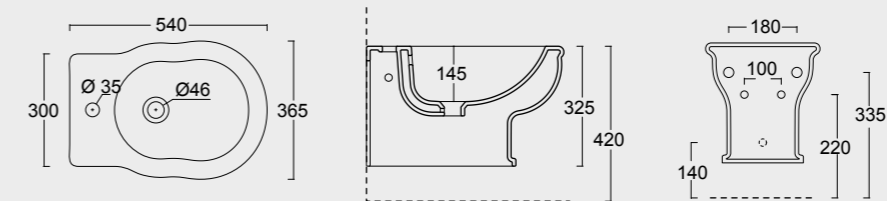

Cod. 28240101S

Bidet sospeso Boheme monoforo
Bidet Boheme single tap hole