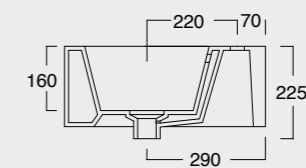

KUBO

Cod. 35810101

Lavabo Kubo 80x50
Kubo washbasin 80x50

Cod. 35710101

Lavabo Kubo 100x50
Kubo washbasin 100x50

Colore nero matt
Black matt color

Cod. 35710101

Lavabo Kubo 100x50
Kubo washbasin 100x50