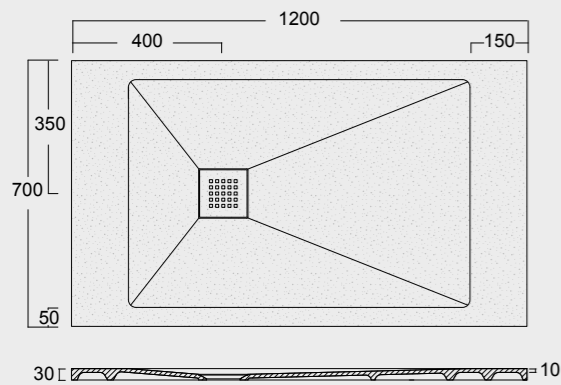

Cod. MPD7001200S01
Piatto doccia Endless Solytex® 70x120
con cover in acciaio inox 304,
piletta non inclusa
Endless Shower tray Solytex® 70x120
with 304 stainless steel cover,
drain not included