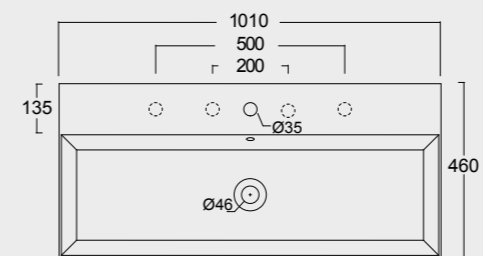

Colore cenere matt
Ash matt color

Cod. 34340101

Lavabo Spy 81x46 Plan a dx
Spy washbasin 81x46 Plan dx

Cod. PA80H
Portasalviette
Towel holder

Colore grigio matt
Grey matt color

Cod. 34350101

Lavabo Spy 101x46
Spy washbasin 101x46