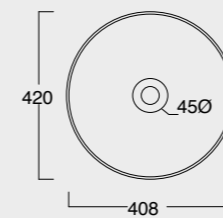

Colore nero matt
Black matt color

Cod. 35100101

Lavabo Equilibrium h 15
Washbasin Equilibrium h 15