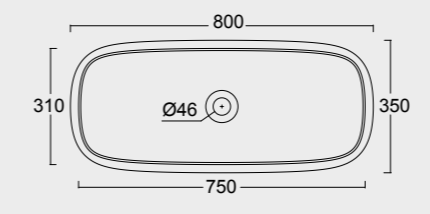

Cod. 33240101

Lavabo Nur 80x35
Nur washbasin 80x35