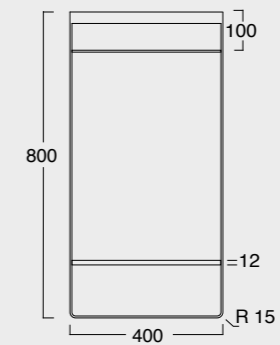

Cod. 35710101

Lavabo Kubo 100x50
Kubo washbasin 100x50

Cod. 35810101

Lavabo Kubo 80x50
Kubo washbasin 80x50

Cod. MSTKN0100

Struttura Kubo 100
Kubo framework 100

Cod. MOCK3003

Contenitore in pelle ecosostenibile
Eco-sustainable leather case