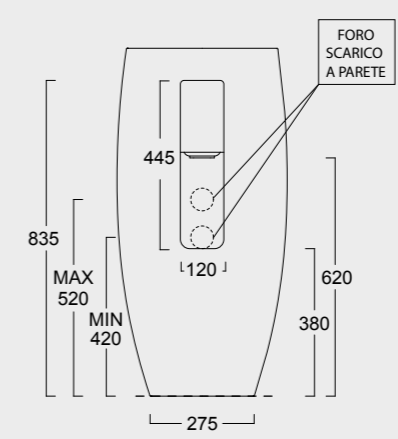

Cod. 33150101

Lavabo Nur Freestanding Plan
Nur washbasin Freestanding Plan