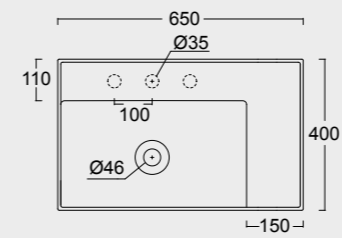

Cod. 31260101S

Lavabo Hide 120x45 sospeso
Hide washbasin 120x45 wall hung

Cod. PA50H

Portasalviette
Towel holder

Colore caffè matt
Coffee matt color

Cod. 31110101

Lavabo Hide 65x40
Hide washbasin 65x40

Colore grigio matt
Grey matt color