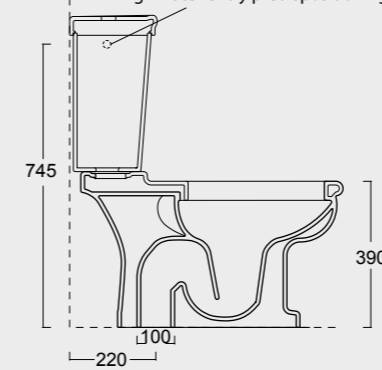

Cod. 28280101

Predisposizione entrata acqua alta destra/sinistra
High water entry predisposition right/left

Entrata acqua muro
destra/sinistra
Wall water inlet
right/left

Monoblocco Boheme scarico a terra
Boheme monoblock WC with s outlet