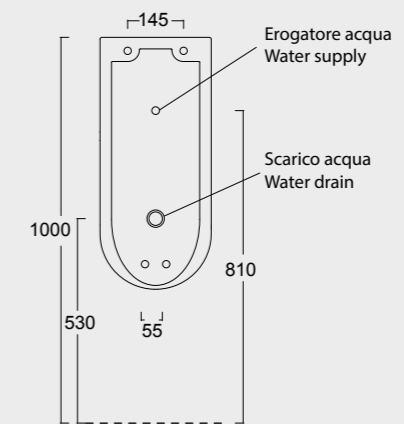

Cod. 22260101

Orinatoio sospeso Form
Form wall hung urinal

Cod. 22260101 CW

Orinatoio sospeso Form con fori per coprivaso
Form wall hung urinal with seat-cover holes