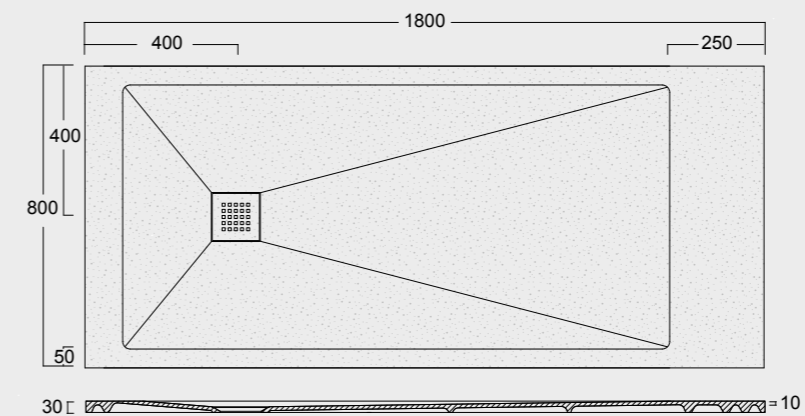

Cod. MPD8001800S01
Piatto doccia Endless Solytex® 80x180
con cover in acciaio inox 304,
piletta non inclusa
Endless Shower tray Solytex® 80x180
with 304 stainless steel cover,
drain not included