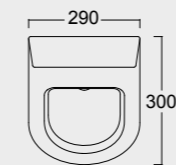

Cod. 22260101

Orinatoio sospeso Form
Form wall hung urinal

Cod. 22260101 CW

Orinatoio sospeso Form con fori per coprivaso
Form wall hung urinal with seat-cover holes