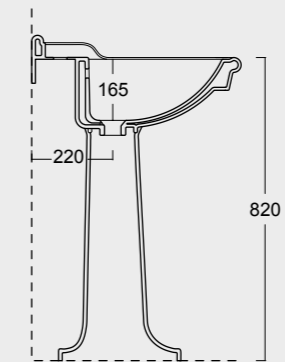

Cod. 28260101

Lavabo Consolle Boheme 95
Boheme Washbasin Consolle 95

Cod. 28270101

Gamba in ceramica per consolle Boheme 95
Boheme ceramic leg for Washbasin Consolle 95

Cod. 28230101

Lavabo Boheme 70
Boheme Washbasin 70