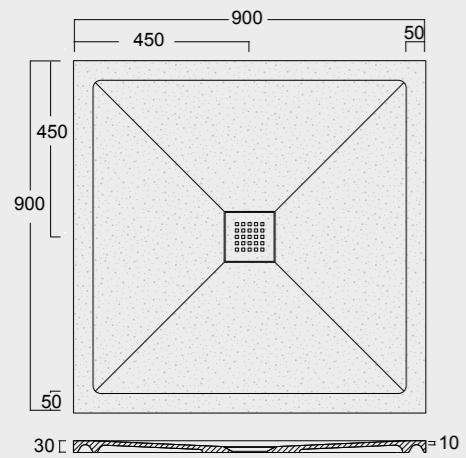

Cod. MPD900900S01
Piatto doccia Endless Solytex® 90x90
con cover in acciaio inox 304,
piletta non inclusa
Endless Shower tray Solytex® 90x90
with 304 stainless steel cover,
drain not included