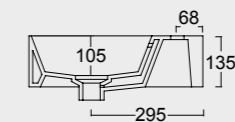

Colore cenere matt
Ash matt color

Cod. 34340101

Lavabo Spy 81x46 Plan a dx
Spy washbasin 81x46 Plan dx

Cod. PA80H
Portasalviette
Towel holder

Colore grigio matt
Grey matt color

Cod. 34350101

Lavabo Spy 101x46
Spy washbasin 101x46