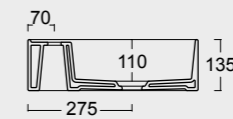

Cod. PA80H

Portasalvietta
Towel holder

Colore nero matt
Black matt color

Cod. 31250101S

Lavabo Hide 100x45 sospeso
Hide washbasin 100x45 wall hung

Cod. PA100H

Portasalvietta
Towel holder

Colore cenere matt
Cenere matt color