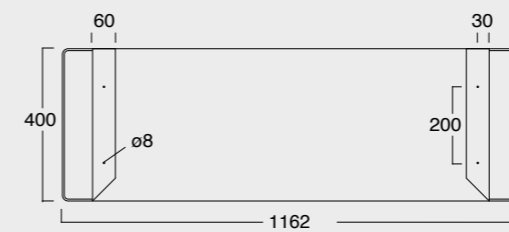

Cod. 35710101

Lavabo Kubo 100x50
Kubo washbasin 100x50

Cod. 35810101

Lavabo Kubo 80x50
Kubo washbasin 80x50

Cod. MSTKN0100

Struttura Kubo 100
Kubo framework 100

Cod. MOCK3003

Contenitore in pelle ecosostenibile
Eco-sustainable leather case