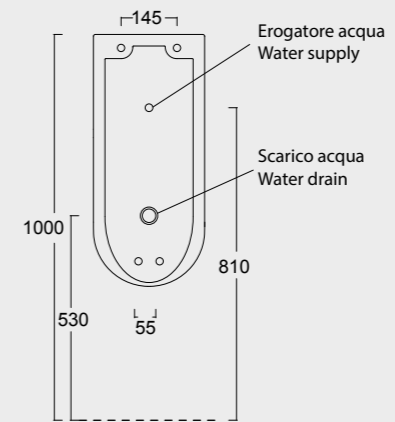

Cod. 22260101FC

Orinatoio sospeso Form per fotocellula
Form wall hung urinal for photo-cell