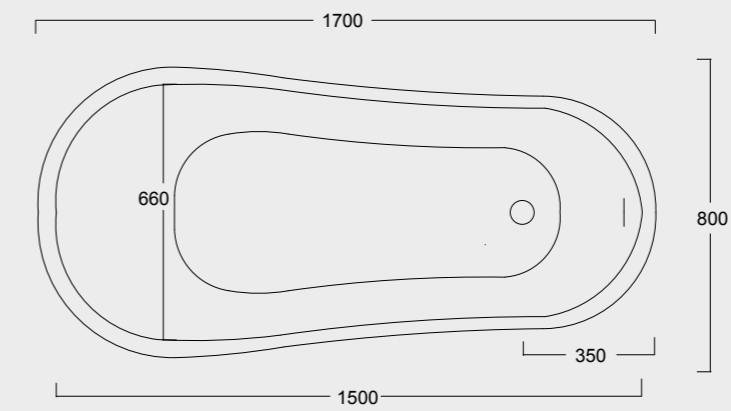

Cod. VABO

Vasca Boheme in acrilico 170x80
Acrylic Boheme bathube 170x80