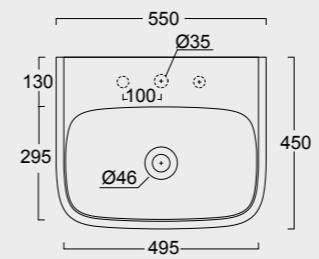

Cod. 33180101
Lavabo Nur 55x45
Nur washbasin 55x45