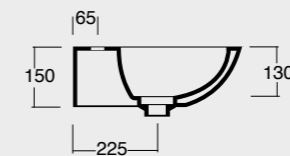

Colore bianco matt
White matt color

Cod. 45560101S

Lavabo Wunder 60 sospeso
Wunder washbasin 60 wall hung