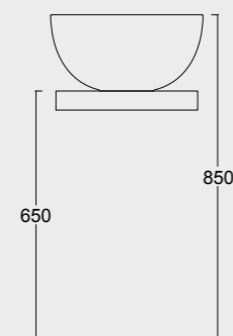

Colore grigio matt
Grey matt color

Cod. 32180101

Lavabo Unica Round ø40 h20
Unica Round washbasin ø40 h20