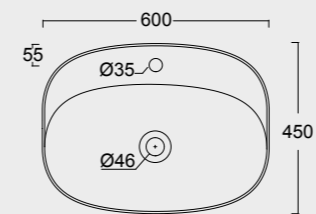

Cod. 22460101

Lavabo Form Ovale 60x45
Form washbasin Ovale 60x45