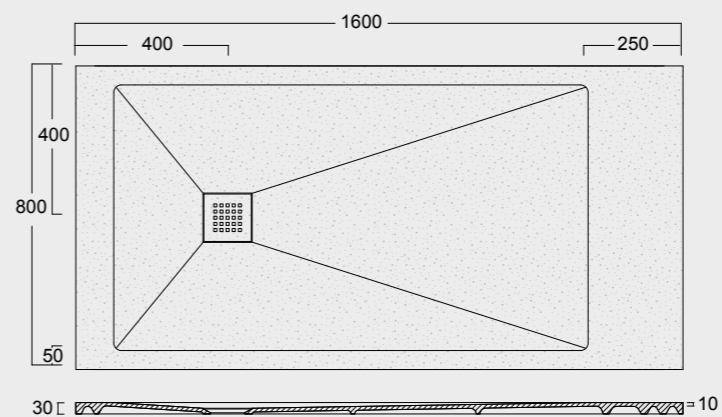

Cod. MPD8001600S01
Piatto doccia Endless Solytex® 80x160
con cover in acciaio inox 304,
piletta non inclusa
Endless Shower tray Solytex® 80x160
with 304 stainless steel cover,
drain not included