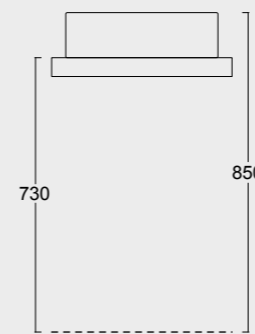

Cod. 31140101

Lavabo Hide Circle
Hide washbasin Circle