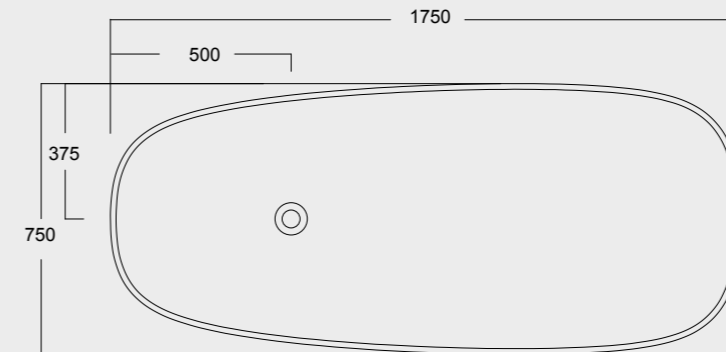

Cod. VABO

Vasca Boheme in acrilico 170x80
Acrylic Boheme bathube 170x80

Cod. VAGEOP

Vasca Gentle in Solysand® 175x75 OPACA
con troppo pieno, comprensiva di piletta di
scarico 1" ½ in ottone
Solysand® Gentle bathtube 175x75 MATT
with overflow, including 1" ½ brass drain