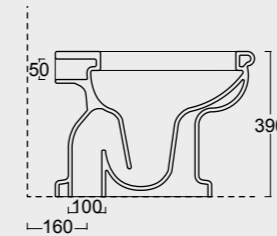

Cod. 28240101

Colonna in ceramica per lavabo Boheme 70
Ceramic pedestal for Boheme Washbasin 70

BOHEME

Cod. VABO

Vasca Boheme in acrilico 170x80
Acrylic Boheme bathube 170x80

Cod. 28200101

Vaso bohème scarico a terra
WC bohème btw with p outlet