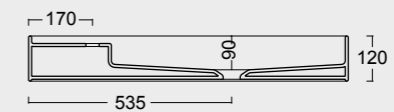

Cod. 31100101

Lavabo Hide 85x37
Hide washbasin 85x37