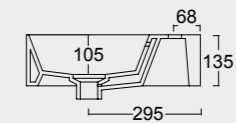

Cod. PA100H
Portasalviette
Towel holder

NEW Cod. 343370101

Lavabo Spy 121x46
Spy washbasin 121x46

Cod. PA60H
Portasalviette
Towel holder

Colore verde alpi matt
Alpi green matt color

Cod. 34360101

Lavabo Spy 101x46 Plan a dx
Spy washbasin 101x46 Plan dx