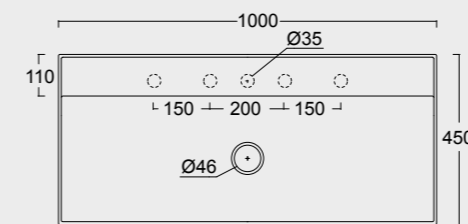

Cod. 31250101S

Lavabo Hide 100x45 sospeso
Hide washbasin 100x45 wall hung