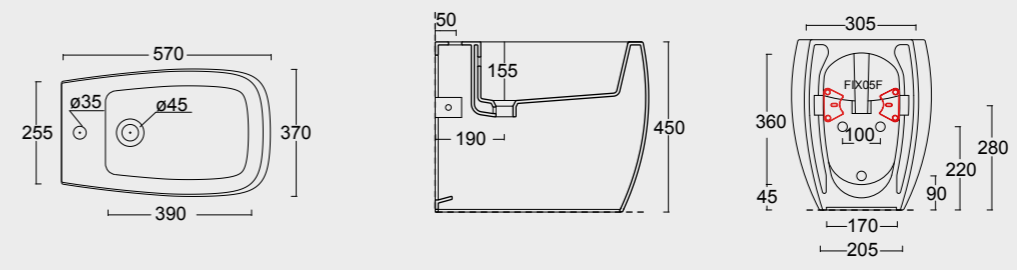

Cod. 33110101

Bidet Nur
Bidet Nur