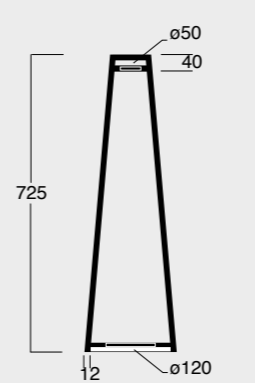

Cod. 35001101
Colonna Equilibrium freestanding
Column Equilibrium freestanding