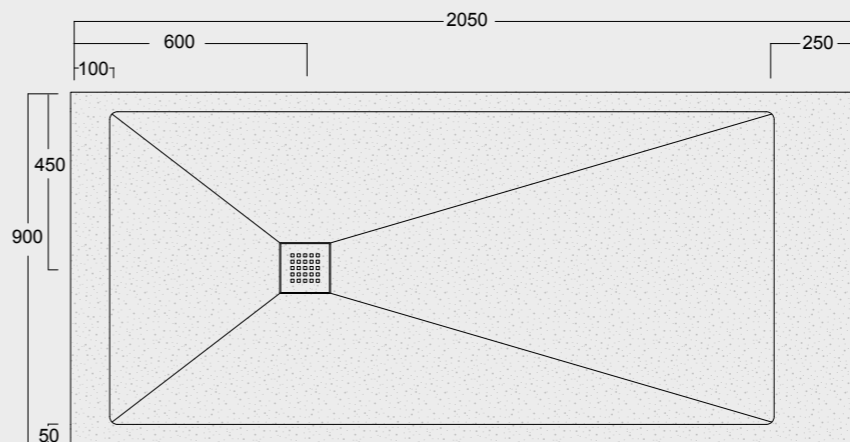

Cod. MPD9002050S01
Piatto doccia Endless Solytex® 90x205
con cover in acciaio inox 304,
piletta non inclusa
Endless Shower tray Solytex® 90x205
with 304 stainless steel cover,
drain not included