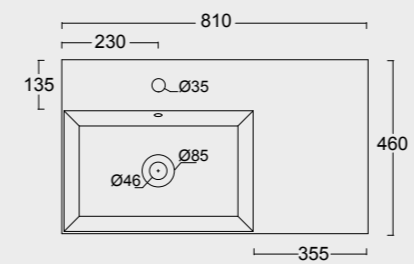

Cod. 34340101

Lavabo Spy 81x46 Plan a dx
Spy washbasin 81x46 Plan dx

Cod. PA80H
Portasalviette
Towel holder