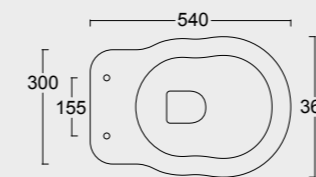

Cod. 28240101

Colonna in ceramica per lavabo Boheme 70
Ceramic pedestal for Boheme Washbasin 70

BOHEME

Cod. VABO

Vasca Boheme in acrilico 170x80
Acrylic Boheme bathube 170x80

Cod. 28200101

Vaso bohème scarico a terra
WC bohème btw with p outlet