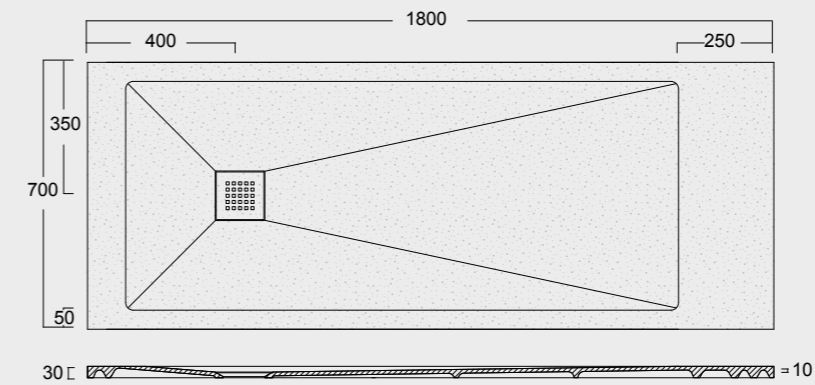

Cod. MPD7001800S01
Piatto doccia Endless Solytex® 70x180
con cover in acciaio inox 304,
piletta non inclusa
Endless Shower tray Solytex® 70x180
with 304 stainless steel cover,
drain not included