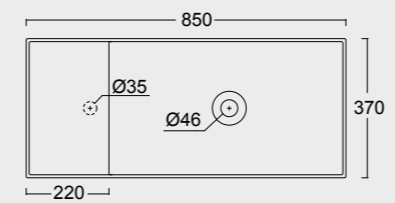

Cod. 31260101S

Lavabo Hide 120x45 sospeso
Hide washbasin 120x45 wall hung

Cod. PA50H

Portasalviette
Towel holder

Colore caffè matt
Coffee matt color

Cod. 31110101

Lavabo Hide 65x40
Hide washbasin 65x40

Colore grigio matt
Grey matt color