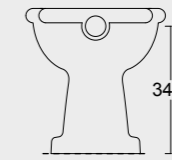

Cod. 28240101

Colonna in ceramica per lavabo Boheme 70
Ceramic pedestal for Boheme Washbasin 70

BOHEME

Cod. VABO

Vasca Boheme in acrilico 170x80
Acrylic Boheme bathube 170x80

Cod. 28200101

Vaso bohème scarico a terra
WC bohème btw with p outlet