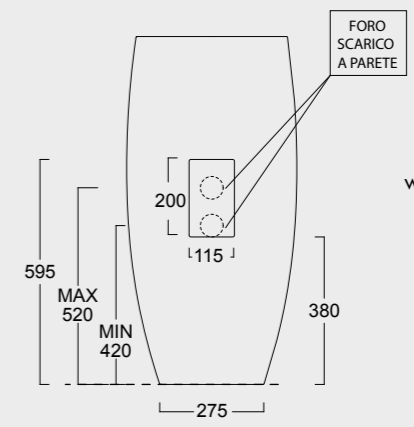

Cod. 33230101
Lavabo Nur Freestanding Open
Nur Open washbasin Freestanding