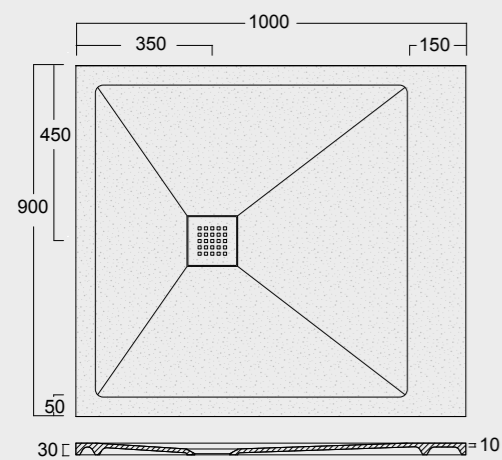

Cod. MPD9001000S01
Piatto doccia Endless Solytex® 90x100
con cover in acciaio inox 304,
piletta non inclusa
Endless Shower tray Solytex® 90x100
with 304 stainless steel cover,
drain not included