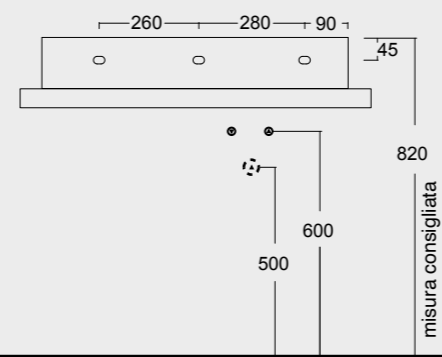

Cod. 34340101

Lavabo Spy 81x46 Plan a dx
Spy washbasin 81x46 Plan dx

Cod. PA80H
Portasalviette
Towel holder