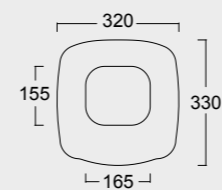

Cod. 28260101

Lavabo Consolle Boheme 95
Boheme Washbasin Consolle 95

Cod. 28270101

Gamba in ceramica per consolle Boheme 95
Boheme ceramic leg for Washbasin Consolle 95

Cod. 28230101

Lavabo Boheme 70
Boheme Washbasin 70