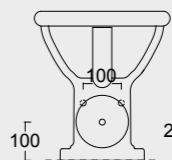

Cod. 28220101

Bidet Bohème monoforo
Bidet Bohème single tap hole

BOHÈME