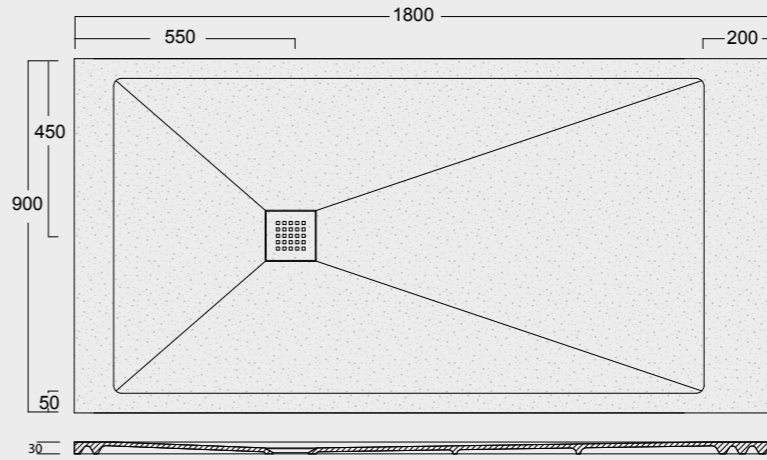

Cod. MPD9001800S01
Piatto doccia Endless Solytex® 90x180
con cover in acciaio inox 304,
piletta non inclusa
Endless Shower tray Solytex® 90x180
with 304 stainless steel cover,
drain not included