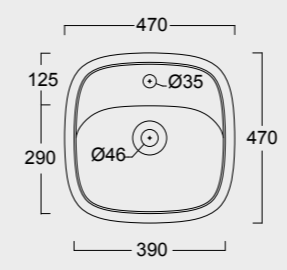

Cod. 33150101

Lavabo Nur Freestanding Plan
Nur washbasin Freestanding Plan