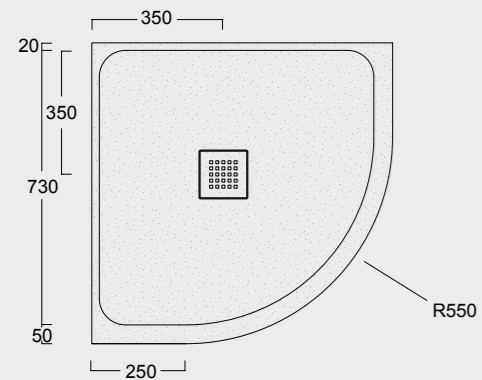

Cod. MPD800800AS01
Piatto doccia Endless Solytex® 80x80
Semicircolare con cover in acciaio inox 304,
piletta non inclusa
Endless Semicircular Shower tray Solytex® 80x80
with 304 stainless steel cover,
drain not included