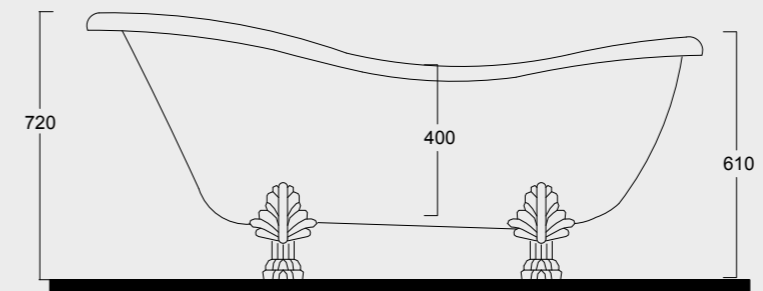

Cod. VABO

Vasca Boheme in acrilico 170x80
Acrylic Boheme bathube 170x80