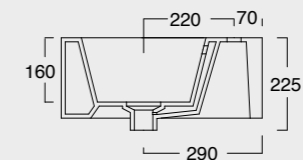

Cod. 35810101

Lavabo Kubo 80x50
Kubo washbasin 80x50

Cod. PA80H
Portasalviette
Towel holder