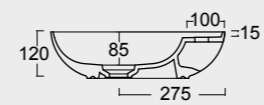

Colore antracite matt
Anthracite matt color

Cod. 22470101

Lavabo Form Rettangolare 60x45
Form washbasin Rectangular 60x45