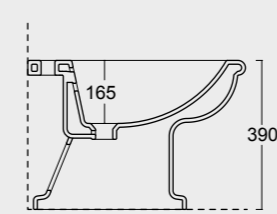

Cod. 28220101

Bidet Bohème monoforo
Bidet Bohème single tap hole

BOHÈME