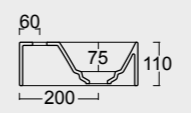

Colore bianco matt
White matt color

Cod. 34130101

Lavabo Spy 30x30
Spy washbasin 30x30