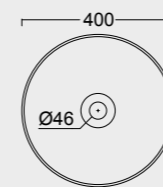

Colore grigio matt
Grey matt color

Cod. 32180101

Lavabo Unica Round ø40 h20
Unica Round washbasin ø40 h20