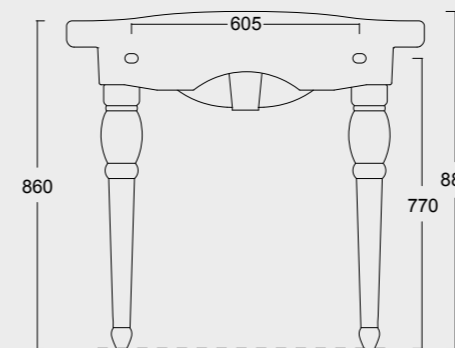

Cod. 28260101

Lavabo Consolle Boheme 95
Boheme Washbasin Consolle 95

Cod. 28270101

Gamba in ceramica per consolle Boheme 95
Boheme ceramic leg for Washbasin Consolle 95