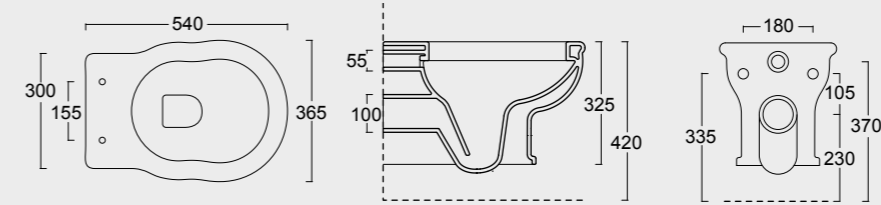

Cod. 28210101

Vaso bohème scarico a parete
WC bohème btw with s outlet

Cod. 28220101

Bidet Bohème monoforo
Bidet Bohème single tap hole

BOHÈME

Cod. 28230101S

Vaso sospeso Boheme
Boheme wall hung WC

Cod. 28240101S