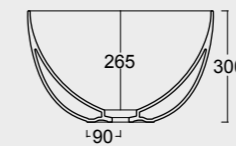

Colore caffè matt
Coffee matt color

Cod. 32160101

Lavabo Unica Round ø50 h30
Unica Round washbasin ø50 h30