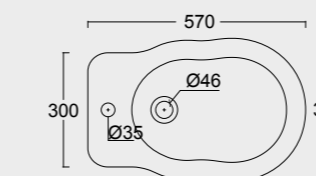

Cod. 28220101

Bidet Bohème monoforo
Bidet Bohème single tap hole

BOHÈME