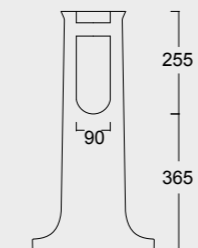

Cod. 28260101

Lavabo Consolle Boheme 95
Boheme Washbasin Consolle 95

Cod. 28270101

Gamba in ceramica per consolle Boheme 95
Boheme ceramic leg for Washbasin Consolle 95

Cod. 28230101

Lavabo Boheme 70
Boheme Washbasin 70