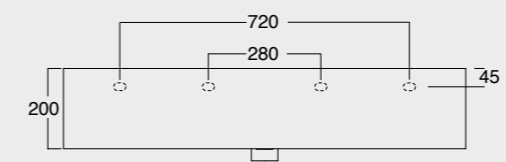

KUBO

Cod. 35810101

Lavabo Kubo 80x50
Kubo washbasin 80x50

Cod. 35710101

Lavabo Kubo 100x50
Kubo washbasin 100x50

Colore nero matt
Black matt color

Cod. 35710101

Lavabo Kubo 100x50
Kubo washbasin 100x50