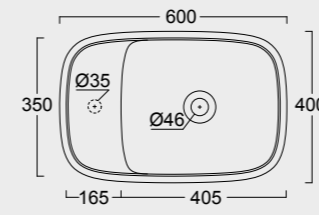

Cod. 33200101

Lavabo Nur 60x40 Plan
Nur washbasin 60x40 Plan