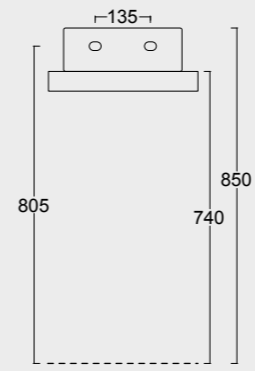

Colore bianco matt
White matt color

Cod. 34130101

Lavabo Spy 30x30
Spy washbasin 30x30