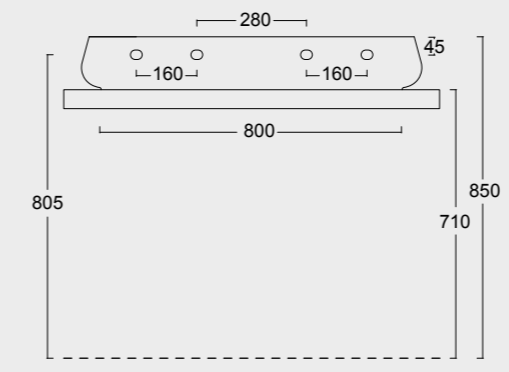

Cod. 33160101

Lavabo Nur 90x45
Nur washbasin 90x45