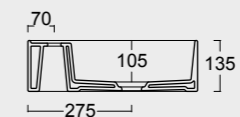

Portasalvietta
Towel holder