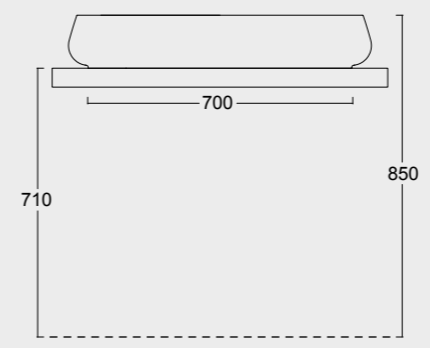

Cod. 33240101

Lavabo Nur 80x35
Nur washbasin 80x35