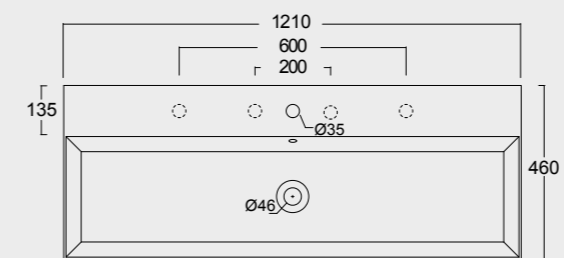

NEW Cod. 343370101