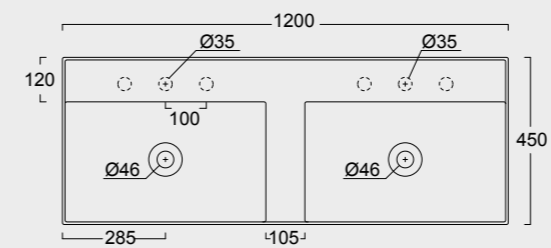

Cod. PA80H

Portasalvietta
Towel holder

Colore nero matt
Black matt color

Cod. 31250101S

Lavabo Hide 100x45 sospeso
Hide washbasin 100x45 wall hung

Cod. PA100H

Portasalvietta
Towel holder

Colore cenere matt
Cenere matt color