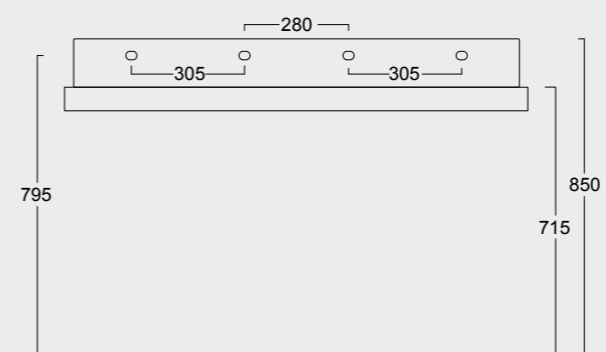

Cod. PA80H

Portasalvietta
Towel holder

Colore nero matt
Black matt color

Cod. 31250101S

Lavabo Hide 100x45 sospeso
Hide washbasin 100x45 wall hung

Cod. PA100H

Portasalvietta
Towel holder

Colore cenere matt
Cenere matt color