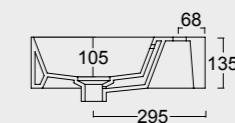

NEW Cod. 343370101