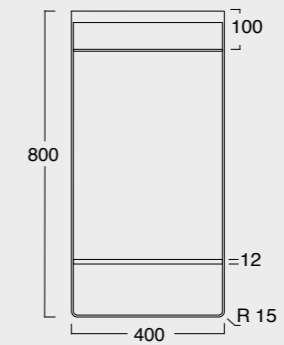

Cod. 35710101

Lavabo Kubo 100x50
Kubo washbasin 100x50

Cod. 35810101

Lavabo Kubo 80x50
Kubo washbasin 80x50

Cod. MSTKN0100

Struttura Kubo 100
Kubo framework 100

Cod. MOCK3003

Contenitore in pelle ecosostenibile
Eco-sustainable leather case