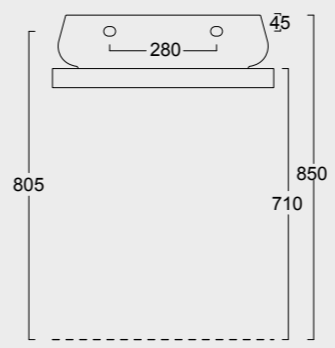

Cod. 33180101
Lavabo Nur 55x45
Nur washbasin 55x45