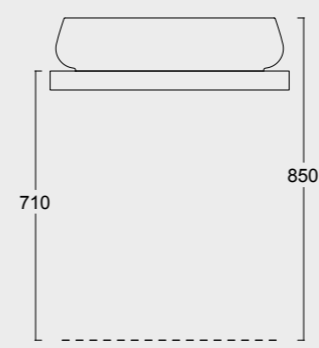

Cod. 33250101

Lavabo Nur 60x35
Nur washbasin 60x35