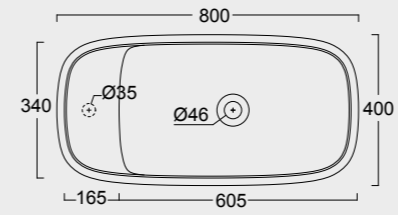

Cod. 33190101

Lavabo Nur 80x40 Plan
Nur washbasin 80x40 Plan