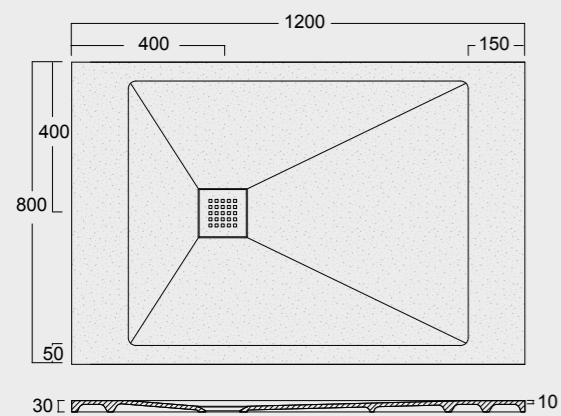

Cod. MPD8001200S01
Piatto doccia Endless Solytex® 80x120
con cover in acciaio inox 304,
piletta non inclusa
Endless Shower tray Solytex® 80x120
with 304 stainless steel cover,
drain not included