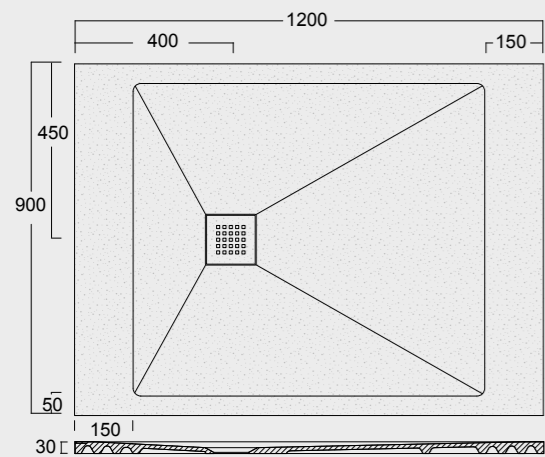

Cod. MPD9001200S01
Piatto doccia Endless Solytex® 90x120
con cover in acciaio inox 304,
piletta non inclusa
Endless Shower tray Solytex® 90x120
with 304 stainless steel cover,
drain not included