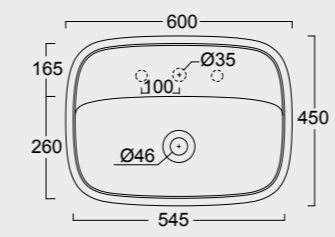

Cod. 33210101

Lavabo Nur 60x45 Plan
Nur washbasin 60x45 Plan