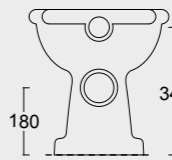

Cod. 28240101

Colonna in ceramica per lavabo Boheme 70
Ceramic pedestal for Boheme Washbasin 70

BOHEME

Cod. VABO

Vasca Boheme in acrilico 170x80
Acrylic Boheme bathube 170x80

Cod. 28200101

Vaso bohème scarico a terra
WC bohème btw with p outlet