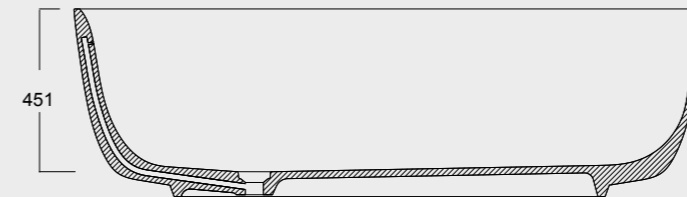

Cod. VAGELU

Vasca Gentle in Solygel® 175x75 LUCIDA
con troppo pieno, comprensiva di piletta di
scarico 1" ½ in ottone
Solygel® Gentle bathtube 175x75 GLOSSY
with overflow, including 1" ½ brass drain