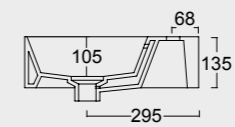

Cod. 34340101

Lavabo Spy 81x46 Plan a dx
Spy washbasin 81x46 Plan dx

Cod. PA80H
Portasalviette
Towel holder