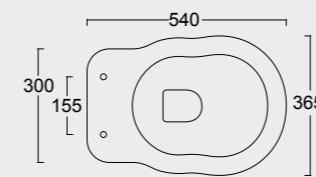

Cod. 28240101

Colonna in ceramica per lavabo Boheme 70
Ceramic pedestal for Boheme Washbasin 70

BOHEME

Cod. VABO

Vasca Boheme in acrilico 170x80
Acrylic Boheme bathube 170x80

Cod. 28200101

Vaso bohème scarico a terra
WC bohème btw with p outlet