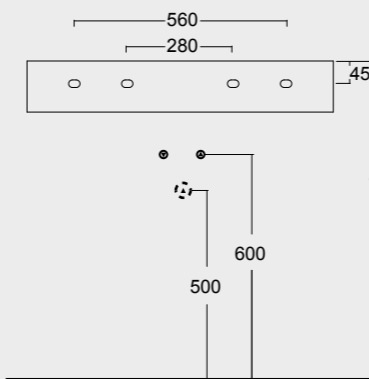

Colore antracite matt
Anthracite matt color

Cod. 34240101

Lavabo Spy Oval 65x35
Spy washbasin Oval 65x35

Colore bianco matt
White matt color

Cod. 34330101

Lavabo Spy 81x46
Spy washbasin 81x46

Cod. PA80H
Portasalviette
Towel holder