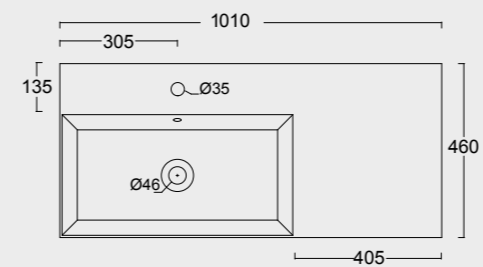

Cod. PA100H
Portasalviette
Towel holder

NEW Cod. 343370101

Lavabo Spy 121x46
Spy washbasin 121x46

Cod. PA60H
Portasalviette
Towel holder

Colore verde alpi matt
Alpi green matt color

Cod. 34360101

Lavabo Spy 101x46 Plan a dx
Spy washbasin 101x46 Plan dx