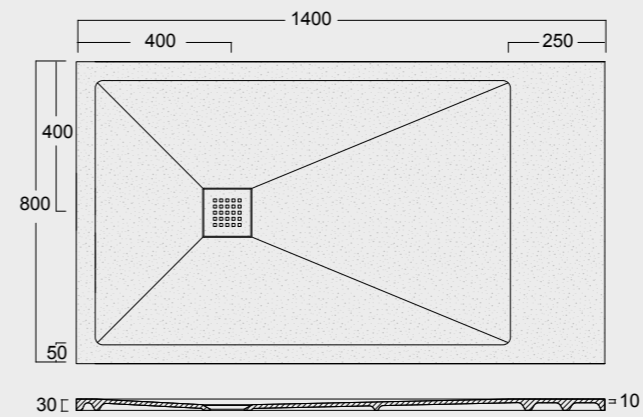

Cod. MPD8001400S01
Piatto doccia Endless Solytex® 80x140
con cover in acciaio inox 304,
piletta non inclusa
Endless Shower tray Solytex® 80x140
with 304 stainless steel cover,
drain not included