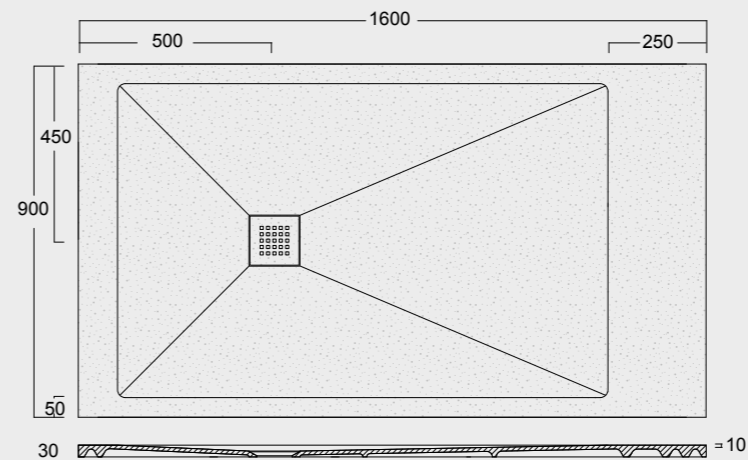

Cod. MPD9001600S01
Piatto doccia Endless Solytex® 90x160
con cover in acciaio inox 304,
piletta non inclusa
Endless Shower tray Solytex® 90x160
with 304 stainless steel cover,
drain not included