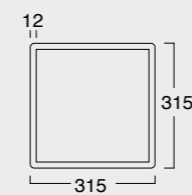

Cod. 35710101

Lavabo Kubo 100x50
Kubo washbasin 100x50

Cod. 35810101

Lavabo Kubo 80x50
Kubo washbasin 80x50

Cod. MSTKN0100

Struttura Kubo 100
Kubo framework 100

Cod. MOCK3003

Contenitore in pelle ecosostenibile
Eco-sustainable leather case