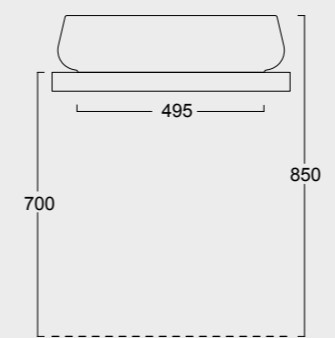

Cod. 33210101

Lavabo Nur 60x45 Plan
Nur washbasin 60x45 Plan