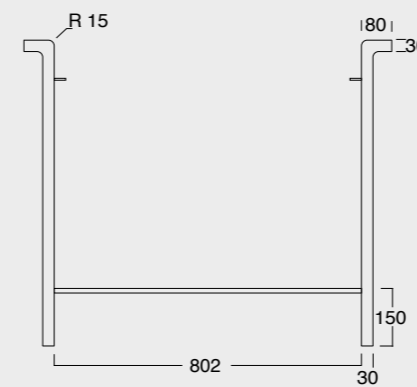

Cod. 35710101

Lavabo Kubo 100x50
Kubo washbasin 100x50

Cod. 35810101

Lavabo Kubo 80x50
Kubo washbasin 80x50

Cod. MSTKN0100

Struttura Kubo 100
Kubo framework 100

Cod. MOCK3003

Contenitore in pelle ecosostenibile
Eco-sustainable leather case