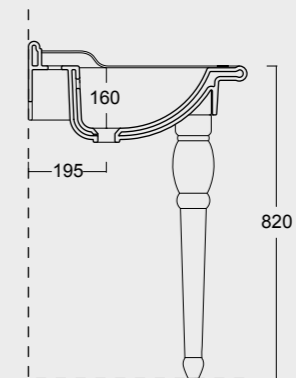

Cod. 28260101

Lavabo Consolle Boheme 95
Boheme Washbasin Consolle 95

Cod. 28270101

Gamba in ceramica per consolle Boheme 95
Boheme ceramic leg for Washbasin Consolle 95