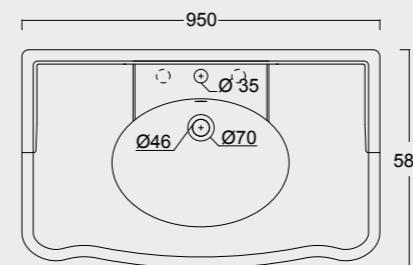

Cod. 28260101

Lavabo Consolle Boheme 95
Boheme Washbasin Consolle 95

Cod. 28270101

Gamba in ceramica per consolle Boheme 95
Boheme ceramic leg for Washbasin Consolle 95