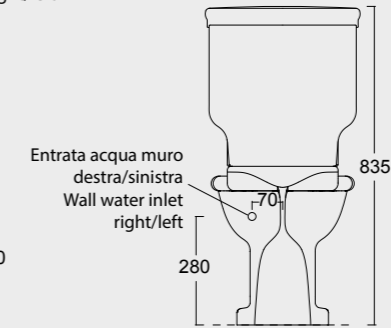

Cod. 28280101

Predisposizione entrata acqua alta destra/sinistra
High water entry predisposition right/left

Entrata acqua muro
destra/sinistra
Wall water inlet
right/left

Monoblocco Boheme scarico a terra
Boheme monoblock WC with s outlet