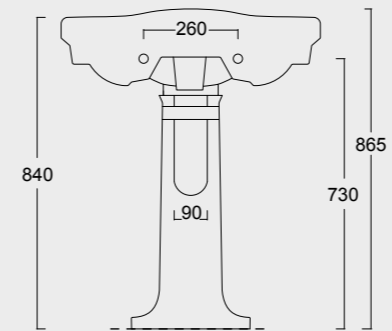

Cod. 28260101

Lavabo Consolle Boheme 95
Boheme Washbasin Consolle 95

Cod. 28270101

Gamba in ceramica per consolle Boheme 95
Boheme ceramic leg for Washbasin Consolle 95

Cod. 28230101

Lavabo Boheme 70
Boheme Washbasin 70