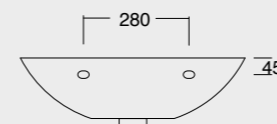

Colore bianco matt
White matt color

Cod. 45560101S

Lavabo Wunder 60 sospeso
Wunder washbasin 60 wall hung