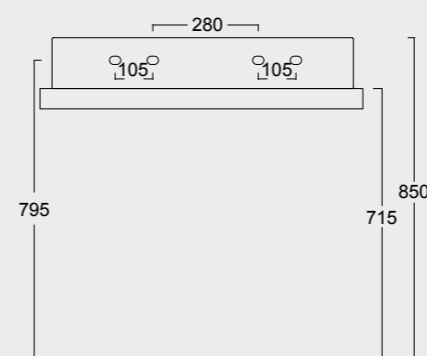

Portasalvietta
Towel holder