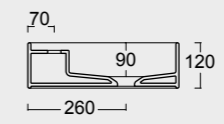

Cod. 31260101S

Lavabo Hide 120x45 sospeso
Hide washbasin 120x45 wall hung

Cod. PA50H

Portasalviette
Towel holder

Colore caffè matt
Coffee matt color

Cod. 31110101

Lavabo Hide 65x40
Hide washbasin 65x40

Colore grigio matt
Grey matt color