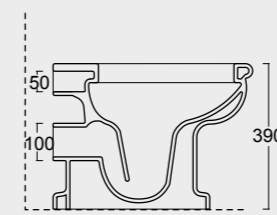

Cod. 28240101

Colonna in ceramica per lavabo Boheme 70
Ceramic pedestal for Boheme Washbasin 70

BOHEME

Cod. VABO

Vasca Boheme in acrilico 170x80
Acrylic Boheme bathube 170x80

Cod. 28200101

Vaso bohème scarico a terra
WC bohème btw with p outlet