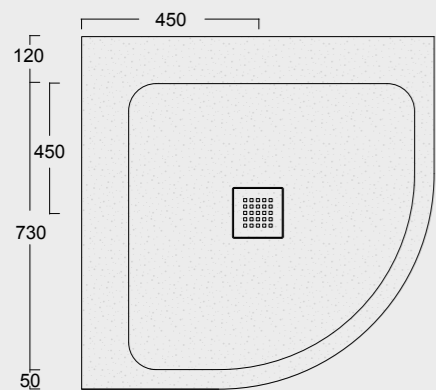

Cod. MPD900900AS01
Piatto doccia Endless Solytex® 90x90
Semicircolare con cover in acciaio inox 304,
piletta non inclusa
Endless Semicircular Shower tray Solytex® 90x90
with 304 stainless steel cover,
drain not included