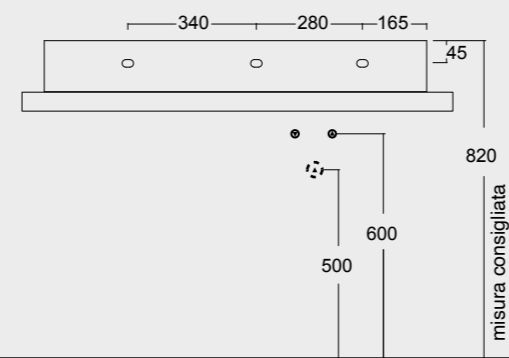

Cod. PA100H
Portasalviette
Towel holder

NEW Cod. 343370101

Lavabo Spy 121x46
Spy washbasin 121x46

Cod. PA60H
Portasalviette
Towel holder

Colore verde alpi matt
Alpi green matt color

Cod. 34360101

Lavabo Spy 101x46 Plan a dx
Spy washbasin 101x46 Plan dx