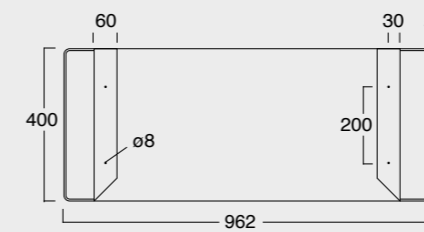

Cod. 35710101

Lavabo Kubo 100x50
Kubo washbasin 100x50

Cod. 35810101

Lavabo Kubo 80x50
Kubo washbasin 80x50

Cod. MSTKN0100

Struttura Kubo 100
Kubo framework 100

Cod. MOCK3003

Contenitore in pelle ecosostenibile
Eco-sustainable leather case