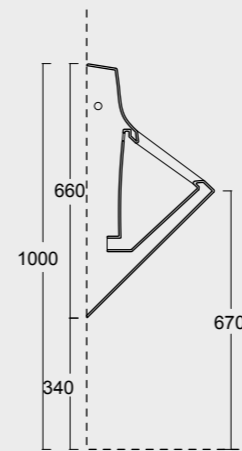

Cod. 22260101FC

Orinatoio sospeso Form per fotocellula
Form wall hung urinal for photo-cell