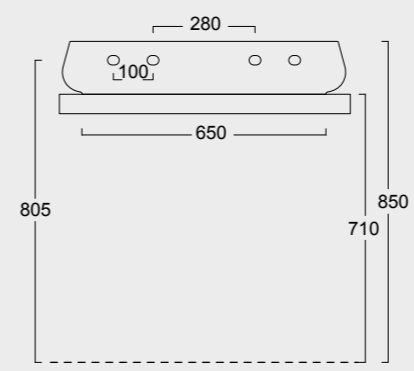

Cod. 33170101

Lavabo Nur 75x45
Nur washbasin 75x45