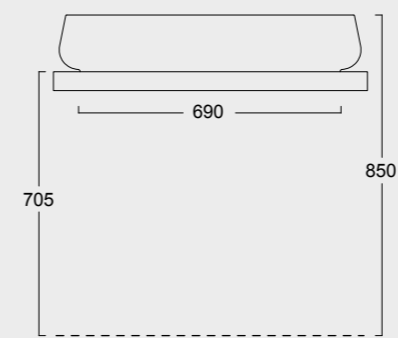

Cod. 33190101

Lavabo Nur 80x40 Plan
Nur washbasin 80x40 Plan