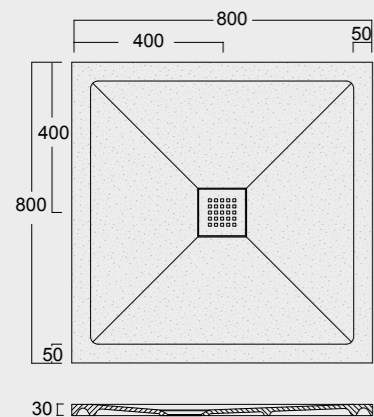

Cod. MPD800800S01
Piatto doccia Endless Solytex® 80x80
con cover in acciaio inox 304,
piletta non inclusa
Endless Shower tray Solytex® 80x80
with 304 stainless steel cover,
drain not included