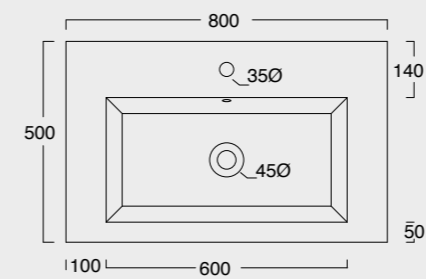

Cod. 35810101

Lavabo Kubo 80x50
Kubo washbasin 80x50

Cod. PA80H
Portasalviette
Towel holder