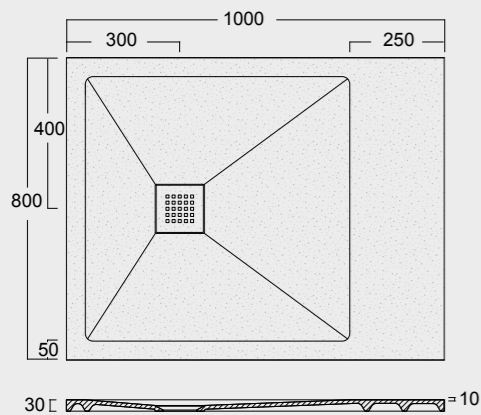

Cod. MPD8001000S01
Piatto doccia Endless Solytex® 80x100
con cover in acciaio inox 304,
piletta non inclusa
Endless Shower tray Solytex® 80x100
with 304 stainless steel cover,
drain not included