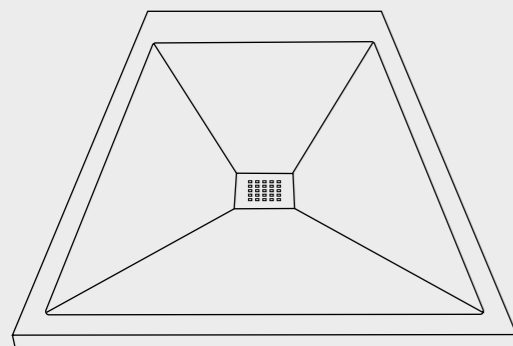

E N D L E S S
T A G L I A B I L E
c u t t a b l e

----- ✂

CODICE code	DESCRIZIONE description	DIMENSIONE dimension
MPD700800999S01	Piatto doccia Endless Solytex® Endless Shower tray Solytex®	700 x 800-999
MPD70010011199S01	Piatto doccia Endless Solytex® Endless Shower tray Solytex®	700 x 1001-1199
MPD70012011399S01	Piatto doccia Endless Solytex® Endless Shower tray Solytex®	700 x 1201-1399
MPD70014011599S01	Piatto doccia Endless Solytex® Endless Shower tray Solytex®	700 x 1401-1599
MPD70016011799S01	Piatto doccia Endless Solytex® Endless Shower tray Solytex®	700 x 1601-1799
MPD800801900S01	Piatto doccia Endless Solytex® Endless Shower tray Solytex®	800 x 801-900
MPD800901999S01	Piatto doccia Endless Solytex® Endless Shower tray Solytex®	800 x 901-999
MPD80010011199S01	Piatto doccia Endless Solytex® Endless Shower tray Solytex®	800 x 1001-1199
MPD80012011399S01	Piatto doccia Endless Solytex® Endless Shower tray Solytex®	800 x 1201-1399
MPD80014011599S01	Piatto doccia Endless Solytex® Endless Shower tray Solytex®	800 x 1401-1599
MPD80016011799S01	Piatto doccia Endless Solytex® Endless Shower tray Solytex®	800 x 1601-799
MPD900900999S01	Piatto doccia Endless Solytex® Endless Shower tray Solytex®	900 x 900 - 999
MPD90010011199S01	Piatto doccia Endless Solytex® Endless Shower tray Solytex®	900 x 1001 - 1199
MPD90012011399S01	Piatto doccia Endless Solytex® Endless Shower tray Solytex®	900 x 1201 - 1399
MPD90014011599S01	Piatto doccia Endless Solytex® Endless Shower tray Solytex®	900 x 1401 - 1599
MPD90016011799S01	Piatto doccia Endless Solytex® Endless Shower tray Solytex®	900 x 1601 - 1799
MPD900180112049S01	Piatto doccia Endless Solytex® Endless Shower tray Solytex®	900 x 1801 - 2049

Con cover in acciaio inox 304, piletta non inclusa
With 304 stainless steel cover, drain not included