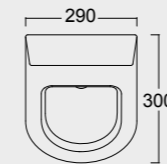

Cod. 22260101FC

Orinatoio sospeso Form per fotocellula
Form wall hung urinal for photo-cell