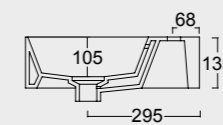

Colore antracite matt
Anthracite matt color

Cod. 34240101

Lavabo Spy Oval 65x35
Spy washbasin Oval 65x35

Colore bianco matt
White matt color

Cod. 34330101

Lavabo Spy 81x46
Spy washbasin 81x46

Cod. PA80H
Portasalviette
Towel holder