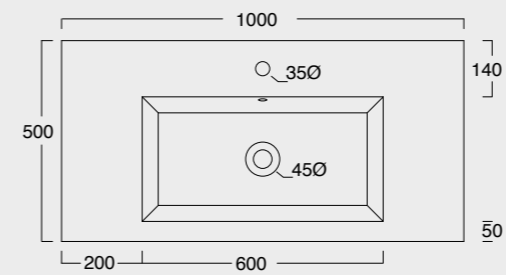

KUBO

Cod. 35810101

Lavabo Kubo 80x50
Kubo washbasin 80x50

Cod. 35710101

Lavabo Kubo 100x50
Kubo washbasin 100x50

Colore nero matt
Black matt color

Cod. 35710101

Lavabo Kubo 100x50
Kubo washbasin 100x50