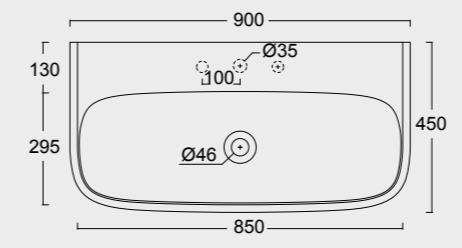

Cod. 33160101

Lavabo Nur 90x45
Nur washbasin 90x45