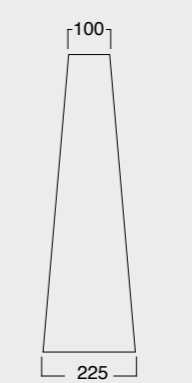

Cod. 35001101
Colonna Equilibrium freestanding
Column Equilibrium freestanding