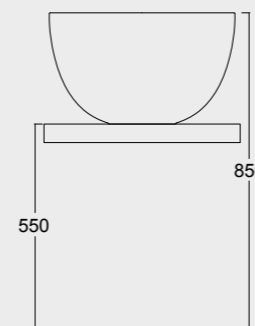

Colore caffè matt
Coffee matt color

Cod. 32160101

Lavabo Unica Round ø50 h30
Unica Round washbasin ø50 h30