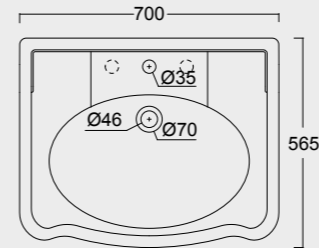

Cod. 28260101

Lavabo Consolle Boheme 95
Boheme Washbasin Consolle 95

Cod. 28270101

Gamba in ceramica per consolle Boheme 95
Boheme ceramic leg for Washbasin Consolle 95

Cod. 28230101

Lavabo Boheme 70
Boheme Washbasin 70