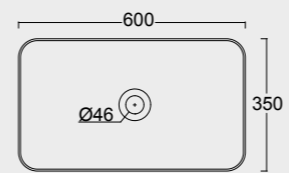

Cod. 22460101

Lavabo Form Ovale 60x45
Form washbasin Ovale 60x45

Colore caffè matt
Coffee matt color

Cod. 22420101

Lavabo Form ø45
Form washbasin ø45

Colore sabbia matt
Sand matt color

Cod. 22410101

Lavabo Form 60x35
Form washbasin 60x35