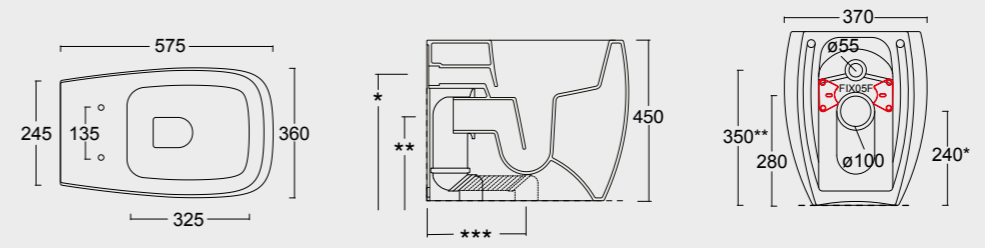

*

MCUT5
mm 365 o mm 335

**

MCUT2	MCUT4	MCUT8
da 60 mm a 170 mm	210 mm	180 mm

***

MCUT3	MCUT	MCUT3 + MCUT2
da 60 mm a 70 mm	100 mm	da 130 mm a 300 mm