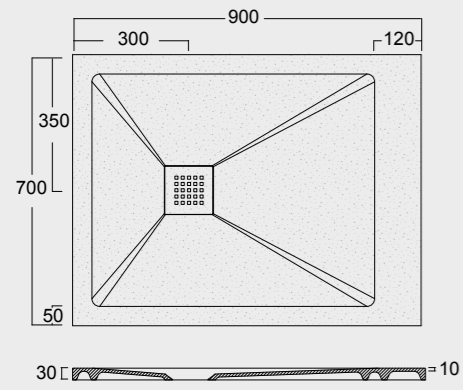

Cod. MPD700900S01
Piatto doccia Endless Solytex® 70x90
con cover in acciaio inox 304,
piletta non inclusa
Endless Shower tray Solytex® 70x90
with 304 stainless steel cover,
drain not included