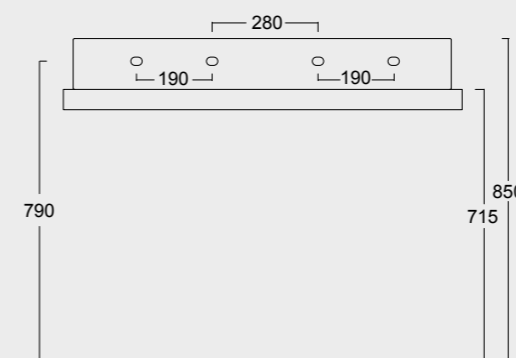

Cod. PA80H

Portasalvietta
Towel holder

Colore nero matt
Black matt color

Cod. 31250101S

Lavabo Hide 100x45 sospeso
Hide washbasin 100x45 wall hung

Cod. PA100H

Portasalvietta
Towel holder

Colore cenere matt
Cenere matt color